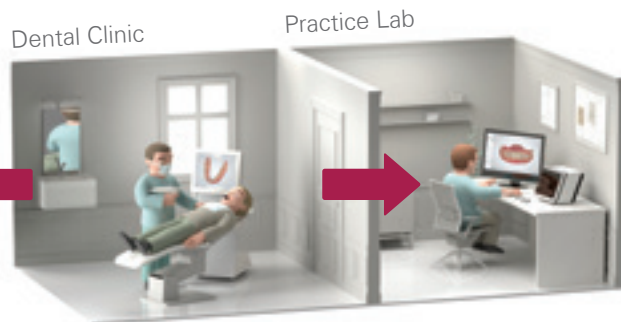

RealColor™ Scans

Create high quality digital impressions in lifelike colors

HD Photos

Enhance significant details, accurately set the margin line, and document your cases

Shade Measurement

Measure and save teeth shades as you scan and save time

Flexible configuration options

TRIOS® CART

All-in-one solution on wheels in an award-winning design includes scanner and multi-touch screen.

TRIOS® POD

Portable, lightweight pod and scanner connects to your laptop via USB.

TRIOS® CHAIR INTEGRATION

Chair-mounted scanner for an esthetic and space-saving set-up.

Open and flexible for any lab setup

Send the digital impression to a dental lab

Send the digital impression directly to your in-house lab