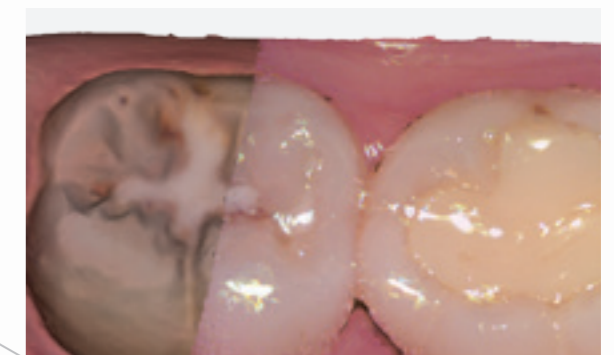

Why TRIOS®?

Superior scanning technologies

Flexible hardware configurations

Widest range of indications

Open and flexible for any lab setup

Fast and Easy

Scanning has never been easier for dentists and assistants

RealColor™ Scans

Create high quality digital impressions in lifelike colors

HD Photos

Enhance significant details, accurately set the margin line, and document your cases

Shade Measurement

Measure and save teeth shades as you scan and save time